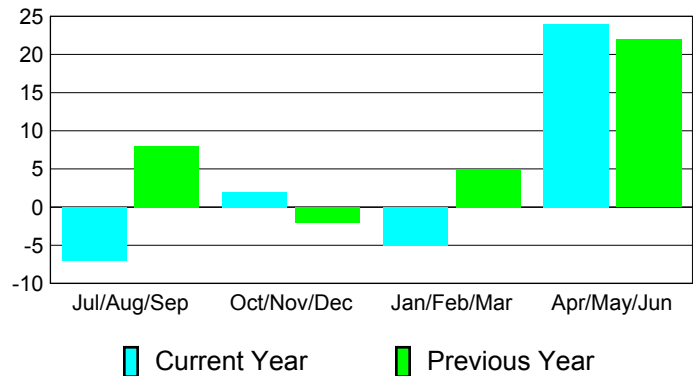

Comparison of Membership Gain/Loss

Current Year Compared to the Previous Year