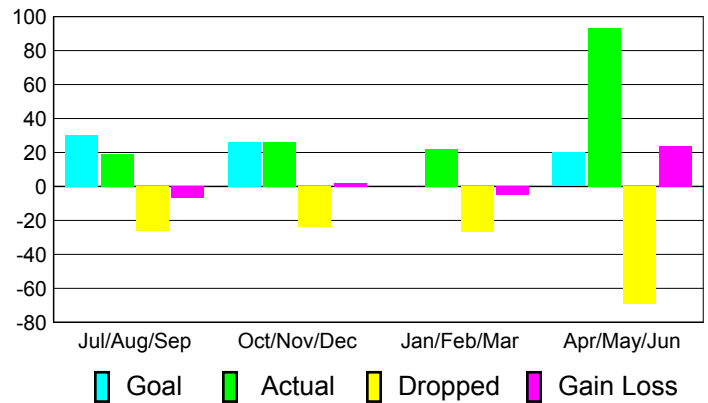

### Club Results 2010-2011

Goal, New, Dropped, Gain/Loss

## MEMBERSHIP

**Membership Results  
2010-2011**

**Membership  
2009-2010**

Month	Net Memb Goal	Actual New Memb	Actual Dropped Memb	Gain/Loss of Memb	Gain/Loss of Memb
Jul/Aug/Sep	30	19	-26	-7	8
Oct/Nov/Dec	26	26	-24	2	-2
Jan/Feb/Mar	0	22	-27	-5	5
Apr/May/Jun	20	93	-69	24	22
<b>Totals</b>	<b>76</b>	<b>160</b>	<b>-146</b>	<b>14</b>	<b>33</b>

### Membership Results 2010-2011

Goal, New, Dropped, Gain/Loss

### Comparison of Club Gain/Loss

Current Year Compared to the Previous Year