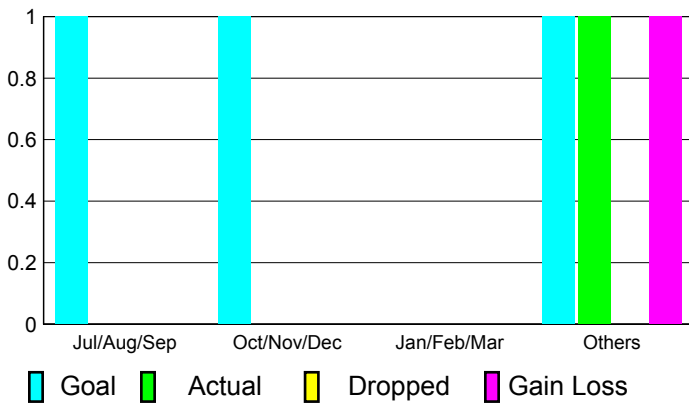

## CLUBS

**Club Results  
2010-2011**

**Clubs  
2009-2010**

Month	New Club Goal	Actual New Clubs	Actual Dropped Clubs	Gain/Loss of Clubs	Gain/Loss of Clubs
Jul/Aug/Sep	1	0	0	0	0
Oct/Nov/Dec	1	0	0	0	0
Jan/Feb/Mar	0	0	0	0	0
Apr/May/Jun	1	1	0	1	0
<b>Totals</b>	<b>3</b>	<b>1</b>	<b>0</b>	<b>1</b>	<b>0</b>

### Club Results 2010-2011

Goal, New, Dropped, Gain/Loss